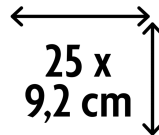

2 PLY

180 M

25 X 9.2 CM

WAFFLED

**Mini Jumbo toilet paper - recycled tissue - 2 ply - 180 m - WHITE - 12 rolls****TECHNICAL SPECIFICATIONS****Dimensions product (LxHxW)** 54.5 x 18 x 36.5 cm

Package contents: 12 rolls

Sheet length: 25 cm

Sheet width: 9.2 cm

Roll length: 180 m

Number of sheets per roll: 720

Waffled: Yes

Number of layers x g/m<sup>2</sup>: 2 x 15.5 g/m<sup>2</sup>

Whiteness: 79%

**LOGISTIC DATA****Product**

Article	773311
Unit	Parcel
Dimensions	54.5 x 18 x 36.5 cm
Gross weight	6500 g
Net weight	6400 g
EAN code	

**Packing**

Quantity per packing	1
Dimensions	54.5 x 18 x 36.5 cm
Gross weight	6500 g
EAN code	5420015506512