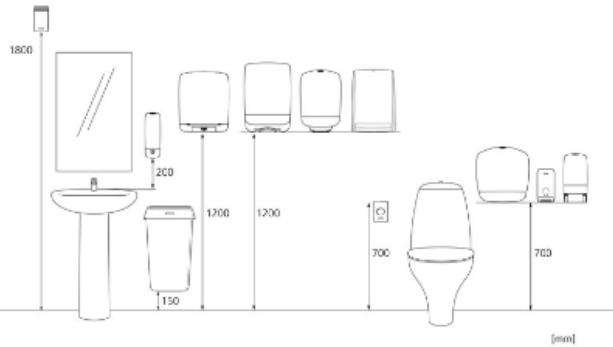

ISO9001 ISO14001

Product / Consumer pack

x 275 mm
y 330 mm
z 132 mm

Stainless steel

2.11 kg

Transport pack

x 345 mm
y 150 mm
z 285 mm

1

2.3 kg

6414300988366

Transport pallet

x 800 mm
y 1200 mm
z 1200 mm

56

154.2 kg

6414305988361

Measurements and installing