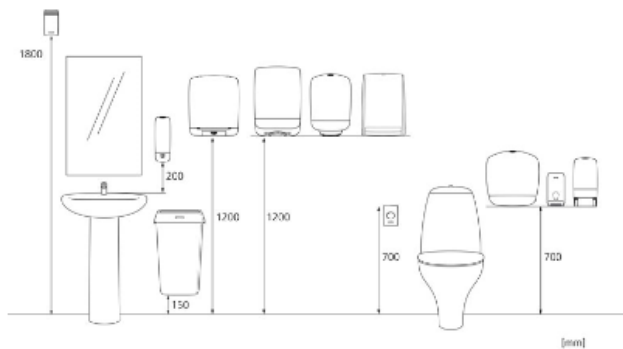

## Product / Consumer pack

x 250 mm

y 266 mm

z 129 mm

Stainless steel

1.35 kg

## Transport pallet

x 800 mm

y 1286 mm

z 1200 mm

96

169.4 kg

6414305989665

### Measurements and installing