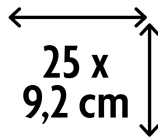

Maxi Jumbo toilet paper - recycled tissue - 2 ply - 360 m - WHITE - 6 rolls

GENERAL

BE/004/002

CU-COC-809597

100% RECYCLED

Soft, white maxi jumbo toilet paper
- 100% recycled
- 2 ply

USAGE

Only use this product for its specified purposes. If in doubt, first test the product in an inconspicuous area. BOMA is not responsible for any damages if the product is used incorrectly. Consult the Safety Data Sheet (SDS) for additional information.

2 PLY

25 X 9.2 CM

WAFFLED

Maxi Jumbo toilet paper - recycled tissue - 2 ply - 360 m - WHITE - 6 rolls

TECHNICAL SPECIFICATIONS

Dimensions product (LxHxW) 78.6 x 18.4 x 26.2 cm

Package contents: 6 rolls
Roll length: 360 m
Sheet length: 25 cm
Sheet width: 9.2 cm
Number of sheets per roll: 1440
Roll diameter: 26,2 cm
Inner roll diameter: 60 mm
Waffled: yes
Number of layers x g/m²: 2 x 15,5 g/m²
Whiteness: 78%

LOGISTIC DATA

Product

Article	213350
Unit	Parcel
Dimensions	78.6 x 18.4 x 26.2 cm
Gross weight	6200 g
Net weight	6180 g
EAN code	

Packing

Quantity per packing	1
EAN code	5420015513329

Pallet

Quantity per pallet	44
EAN code	4000735349241