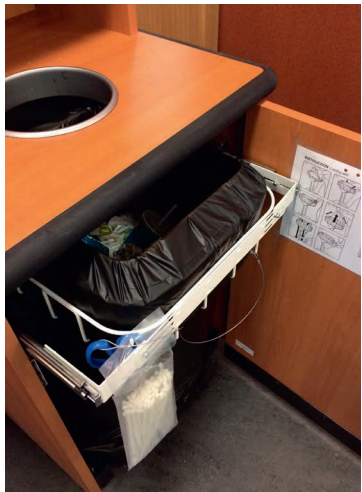

Waste management for waste sorting walls and waste cabinets