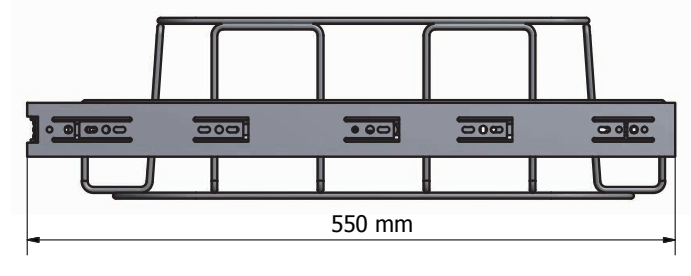

Longopac Flex is width adjustable, which means that it can be installed without difficulty in most waste cabinets. Longopac Flex is available in four sizes: Maxi, Midi, Mini Square and Mini Slim. All the sizes are shown below. The adjustable width of the cassette holder is shown on the left, and on the right its length. Please contact us for complete blueprints.

MINI SLIM

Opening 164x284 mm
Item no. 34360

MINI SQUARE

Opening 231x231 mm
Item no. 34370

MIDI

Opening 278x318 mm
Item no. 34380

MAXI

Opening 356x356 mm
Item no. 34390

Longopac® Flex

– simply smarter

ACCESSORIES

Drill set

Includes a 5 mm wood bit (intended for 6 mm system screw) and an adjustable depth stop. Makes it considerably easier to drill screw holes in wood and laminate waste cabinets.