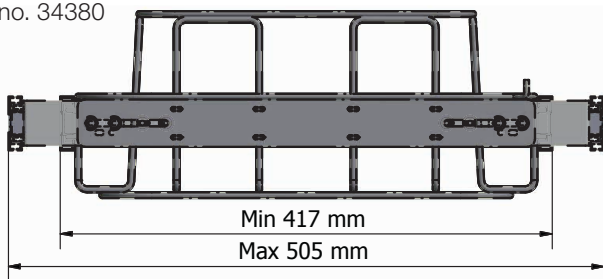

Longopac Flex is width adjustable, which means that it can be installed without difficulty in most waste cabinets. Longopac Flex is available in four sizes: Maxi, Midi, Mini Square and Mini Slim. All the sizes are shown below. The adjustable width of the cassette holder is shown on the left, and on the right its length. Please contact us for complete blueprints.

MINI SLIM

Opening 164x284 mm
Item no. 34360

MINI SQUARE

Opening 231x231 mm
Item no. 34370

MIDI

Opening 278x318 mm
Item no. 34380

MAXI

Opening 356x356 mm
Item no. 34390

Longopac® Flex

– simply smarter

ACCESSORIES

Drill set

Includes a 5 mm wood bit (intended for 6 mm system screw) and an adjustable depth stop. Makes it considerably easier to drill screw holes in wood and laminate waste cabinets.