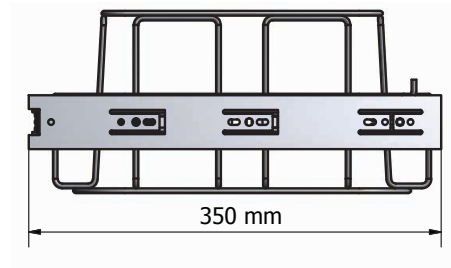

Flexible mounting solution

With Longopac Flex mounted behind your waste sorting walls and in waste cabinets, you can eliminate the problem of the opening becoming blocked and waste overflowing. The Longopac Flex cassette holder is also popular with personnel, as the bags can be replaced faster, more ergonomically and more hygienically than traditional bin liners. The Longopac system also has much less of an environmental impact.

Longopac Flex is width adjustable, which means that it can be installed without difficulty in most waste cabinets. Longopac Flex is available in four sizes: Maxi, Midi, Mini Square and Mini Slim. All the sizes are shown below. The adjustable width of the cassette holder is shown on the left, and on the right its length. Please contact us for complete blueprints.

MINI SLIM

Opening 164x284 mm
Item no. 34360

MINI SQUARE

Opening 231x231 mm
Item no. 34370

MIDI

Opening 278x318 mm
Item no. 34380

MAXI

Opening 356x356 mm
Item no. 34390