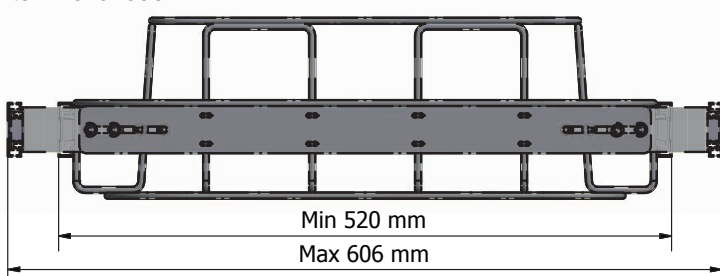

Longopac Flex is width adjustable, which means that it can be installed without difficulty in most waste cabinets. Longopac Flex is available in four sizes: Maxi, Midi, Mini Square and Mini Slim. All the sizes are shown below. The adjustable width of the cassette holder is shown on the left, and on the right its length. Please contact us for complete blueprints.

MINI SLIM

Opening 164x284 mm
Item no. 34360

MINI SQUARE

Opening 231x231 mm
Item no. 34370

MIDI

Opening 278x318 mm
Item no. 34380

MAXI

Opening 356x356 mm
Item no. 34390

Longopac® Flex

– simply smarter

ACCESSORIES

Drill set

Includes a 5 mm wood bit (intended for 6 mm system screw) and an adjustable depth stop. Makes it considerably easier to drill screw holes in wood and laminate waste cabinets.