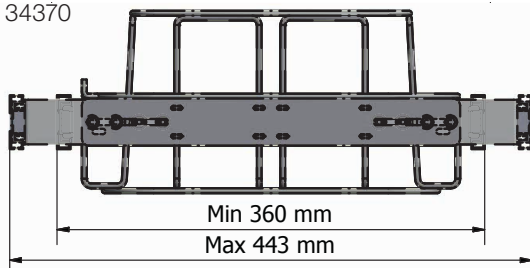

Longopac Flex is width adjustable, which means that it can be installed without difficulty in most waste cabinets. Longopac Flex is available in four sizes: Maxi, Midi, Mini Square and Mini Slim. All the sizes are shown below. The adjustable width of the cassette holder is shown on the left, and on the right its length. Please contact us for complete blueprints.

MINI SLIM

Opening 164x284 mm
Item no. 34360

MINI SQUARE

Opening 231x231 mm
Item no. 34370

MIDI

Opening 278x318 mm
Item no. 34380

MAXI

Opening 356x356 mm
Item no. 34390