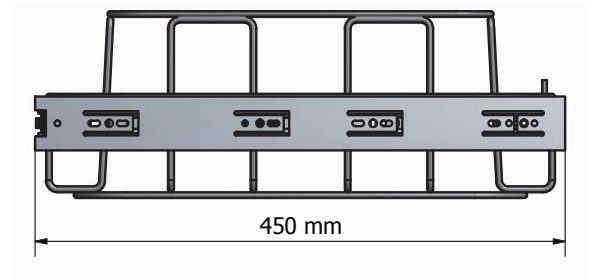

Longopac Flex is width adjustable, which means that it can be installed without difficulty in most waste cabinets. Longopac Flex is available in four sizes: Maxi, Midi, Mini Square and Mini Slim. All the sizes are shown below. The adjustable width of the cassette holder is shown on the left, and on the right its length. Please contact us for complete blueprints.

MINI SLIM

Opening 164x284 mm
Item no. 34360

MINI SQUARE

Opening 231x231 mm
Item no. 34370

MIDI

Opening 278x318 mm
Item no. 34380

MAXI

Opening 356x356 mm
Item no. 34390

Longopac® Flex

– simply smarter

ACCESSORIES

Drill set

Includes a 5 mm wood bit (intended for 6 mm system screw) and an adjustable depth stop. Makes it considerably easier to drill screw holes in wood and laminate waste cabinets.