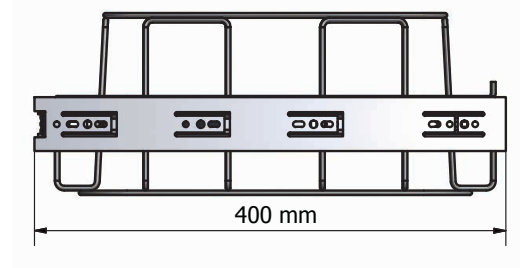

Flexible mounting solution

With Longopac Flex mounted behind your waste sorting walls and in waste cabinets, you can eliminate the problem of the opening becoming blocked and waste overflowing. The Longopac Flex cassette holder is also popular with personnel, as the bags can be replaced faster, more ergonomically and more hygienically than traditional bin liners. The Longopac system also has much less of an environmental impact.

Longopac Flex is width adjustable, which means that it can be installed without difficulty in most waste cabinets. Longopac Flex is available in four sizes: Maxi, Midi, Mini Square and Mini Slim. All the sizes are shown below. The adjustable width of the cassette holder is shown on the left, and on the right its length. Please contact us for complete blueprints.

MINI SLIM

Opening 164x284 mm
Item no. 34360