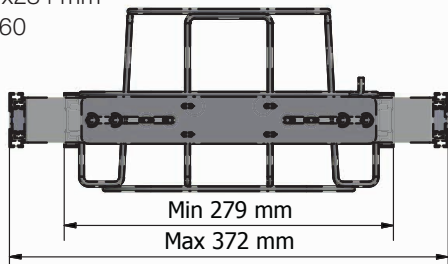

Longopac Flex is width adjustable, which means that it can be installed without difficulty in most waste cabinets. Longopac Flex is available in four sizes: Maxi, Midi, Mini Square and Mini Slim. All the sizes are shown below. The adjustable width of the cassette holder is shown on the left, and on the right its length. Please contact us for complete blueprints.

MINI SLIM

Opening 164x284 mm
Item no. 34360

MINI SQUARE

Opening 231x231 mm
Item no. 34370

MIDI

Opening 278x318 mm
Item no. 34380

MAXI

Opening 356x356 mm
Item no. 34390